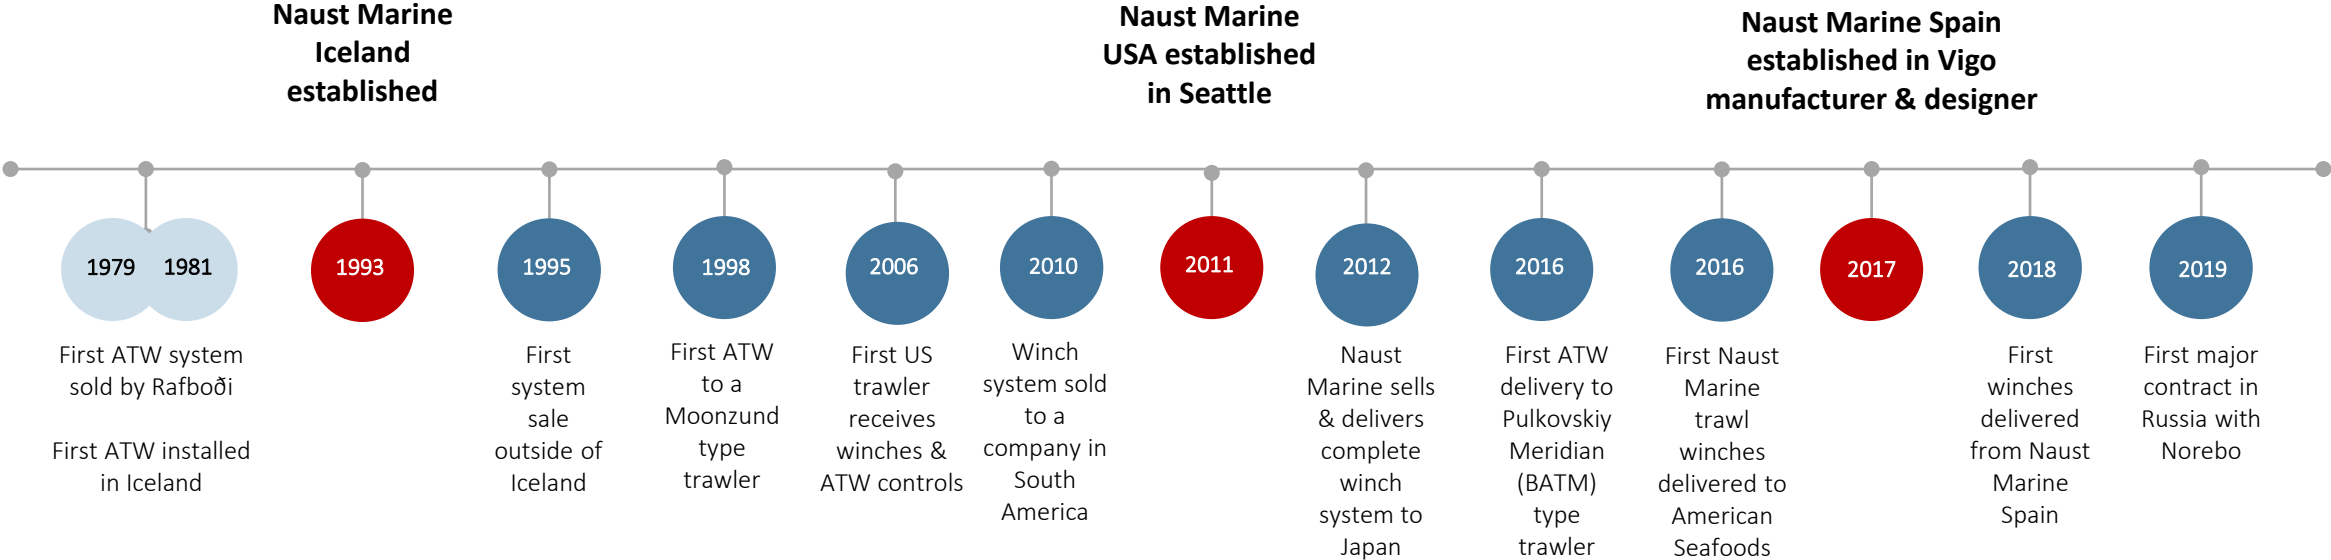

Milestones